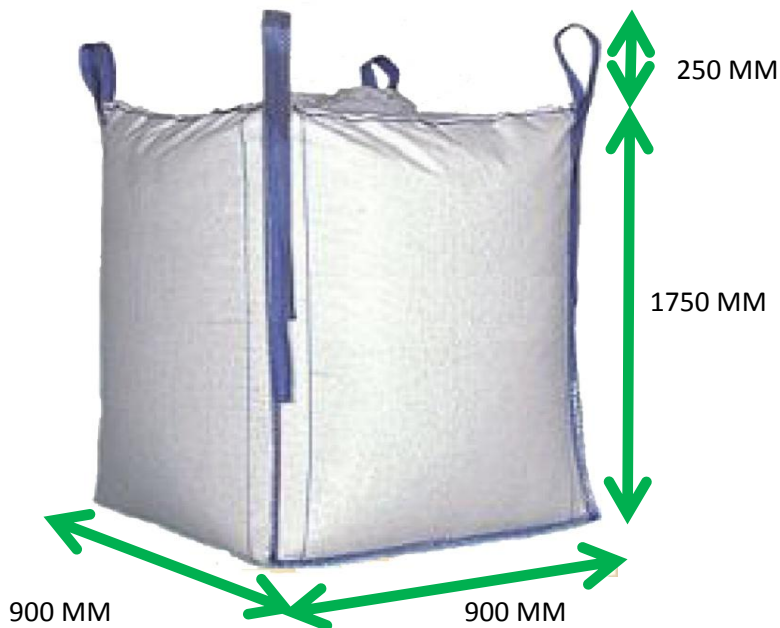

COMMERCIAL NAME:

HOT WASHED HDPE FLAKES MIX COLOR

ORIGIN:

MEXICO

TECHNICAL SPECIFICATIONS

CHARACTERISTICS

FLAKE SIZE (TAMAÑO DE HOJUELA)
CONTAMINATION PET
CONTAMINATION PVC
LABELS (ETIQUETA)
PP RINGS AND CAPS (AROS Y TAPA ROSCAS)
HUMIDITY (HUMEDAD)
CLORALEX
OTHERS (OTROS)
PACKING (EMPAQUE)

LIMITS

11 MM (+2 -4)
100 PPM MAX
100 PPM MAX
1-1.5% MAX
5% MAX
1-1.5%
20% MAX
500 PPM
BIG BAGS AS SHOWN BELOW

MANUFACTURER

LEON GUANAJUATO MEXICO